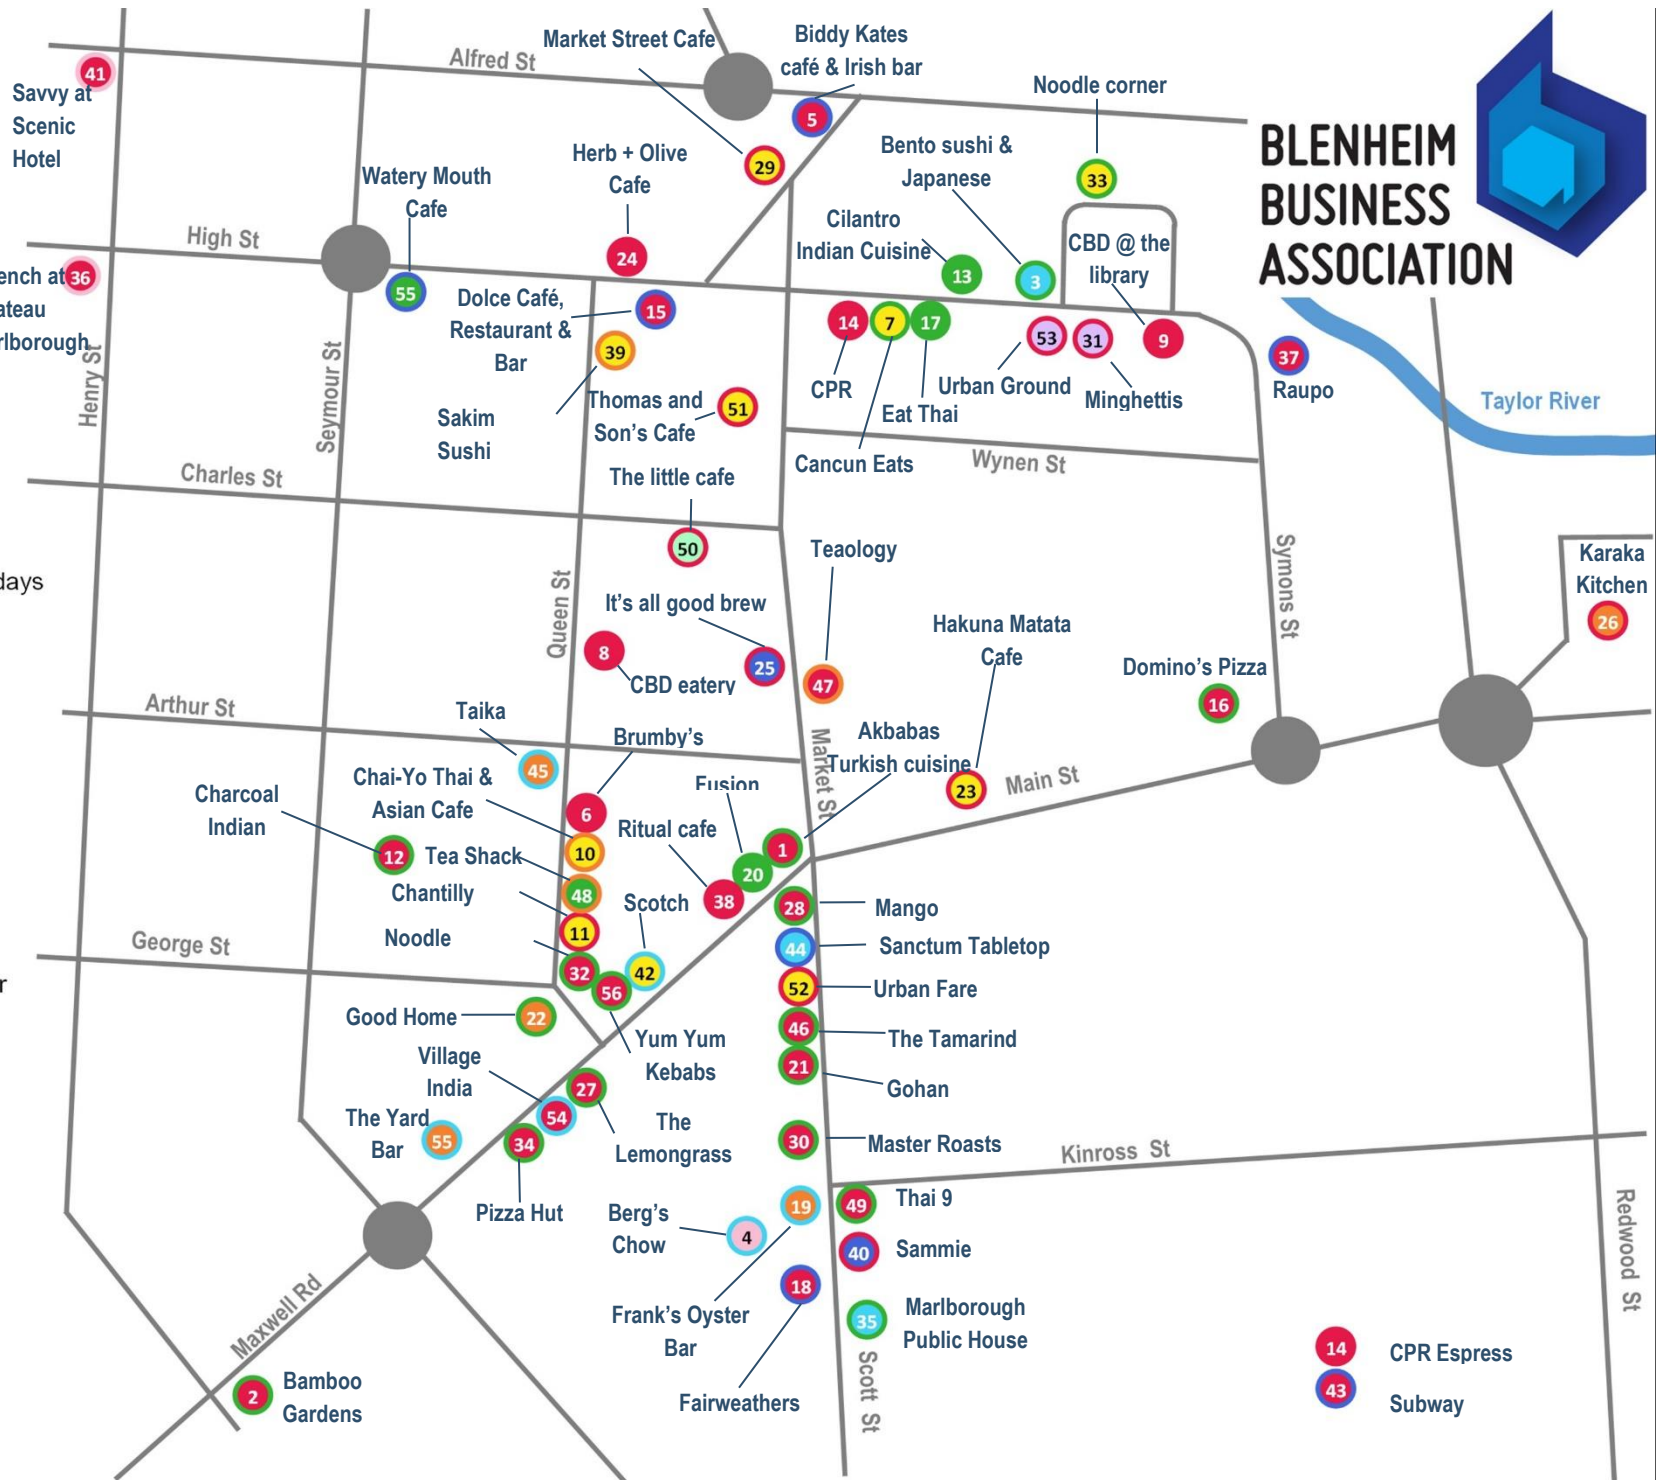

Blenheim CBD Eateries opening hours

1. Open 7 Days
   - Closed Sundays & Mondays
   - Closed Sundays
   - Closed Mondays
   - Closed Tuesdays
   - Closed Weekends
   - Closed Sundays, Mondays & Tuesdays
   - Closed Weekends & Mondays
   - Closed Weekends, Mondays & Tuesdays
3. Open for Breakfast & Lunch
   - Open for Lunch
   - Open for Lunch & Dinner
   - Open for Dinner
   - Open for Breakfast, Lunch & Dinner
   - Open for Breakfast & Dinner

BLENHEIM BUSINESS ASSOCIATION